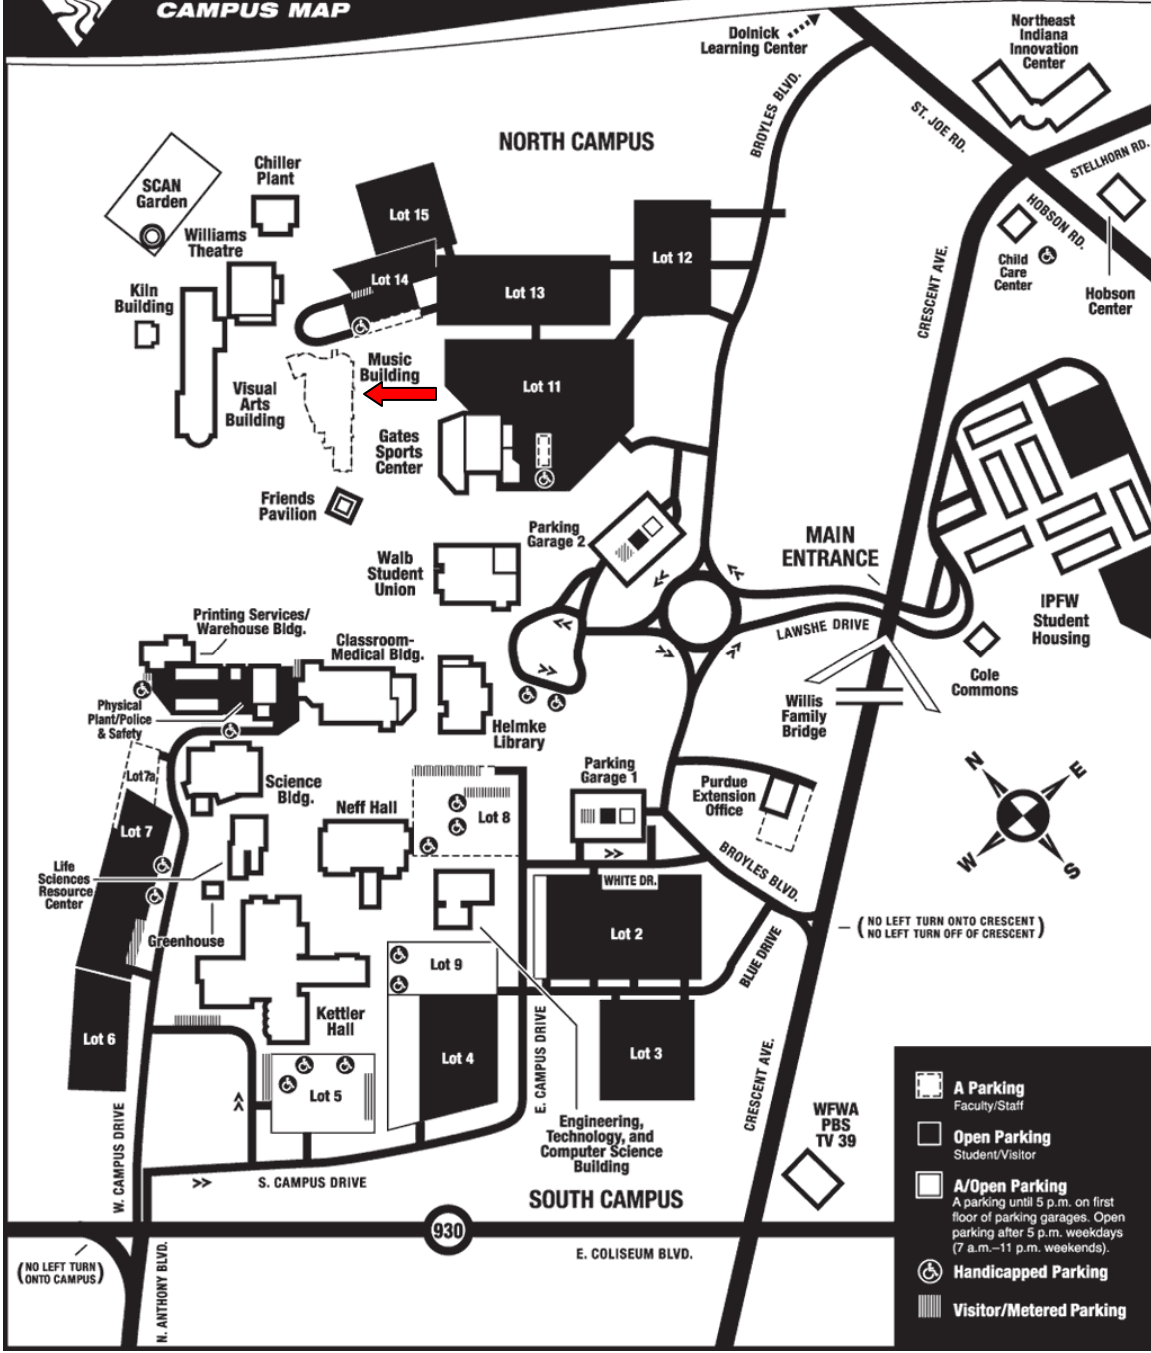

INDIANA UNIVERSITY-PURDUE UNIVERSITY FORT WAYNE
CAMPUS MAP

- A Parking**
Faculty/Staff
- Open Parking**
Student/Visitor
- A/Open Parking**
A parking until 5 p.m. on first floor of parking garages. Open parking after 5 p.m. weekdays (7 a.m.-11 p.m. weekends).
- Handicapped Parking**
- Visitor/Metered Parking**